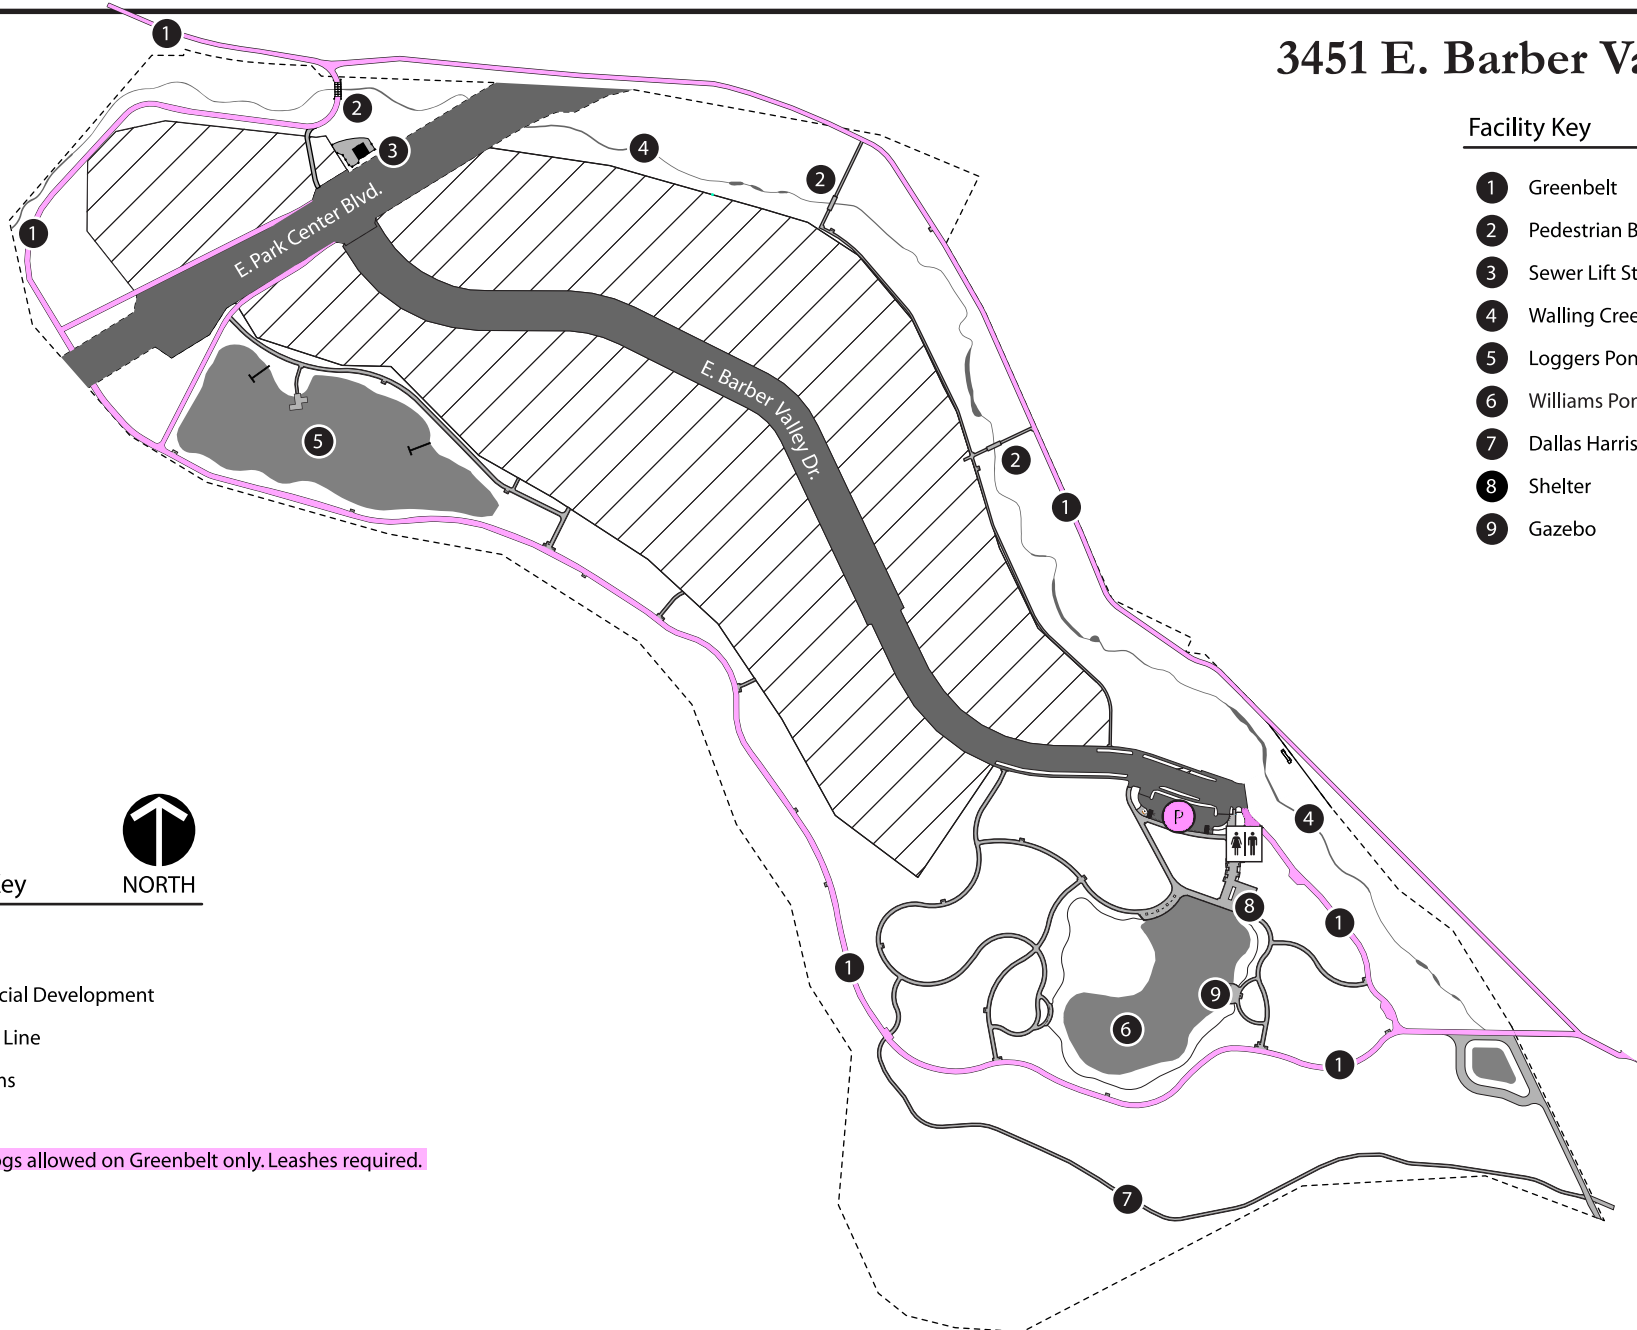

# Marianne Williams Park

3451 E. Barber Valley Dr.

**Facility Key**

- 1 Greenbelt
- 2 Pedestrian Bridge (3)
- 3 Sewer Lift Station
- 4 Walling Creek
- 5 Loggers Pond
- 6 Williams Pond
- 7 Dallas Harris Memorial Walk
- 8 Shelter
- 9 Gazebo

**Amenities Key**

-  Parking
-  Commercial Development
-  Property Line
-  Restrooms

\* Bikes and Dogs allowed on Greenbelt only. Leashes required.