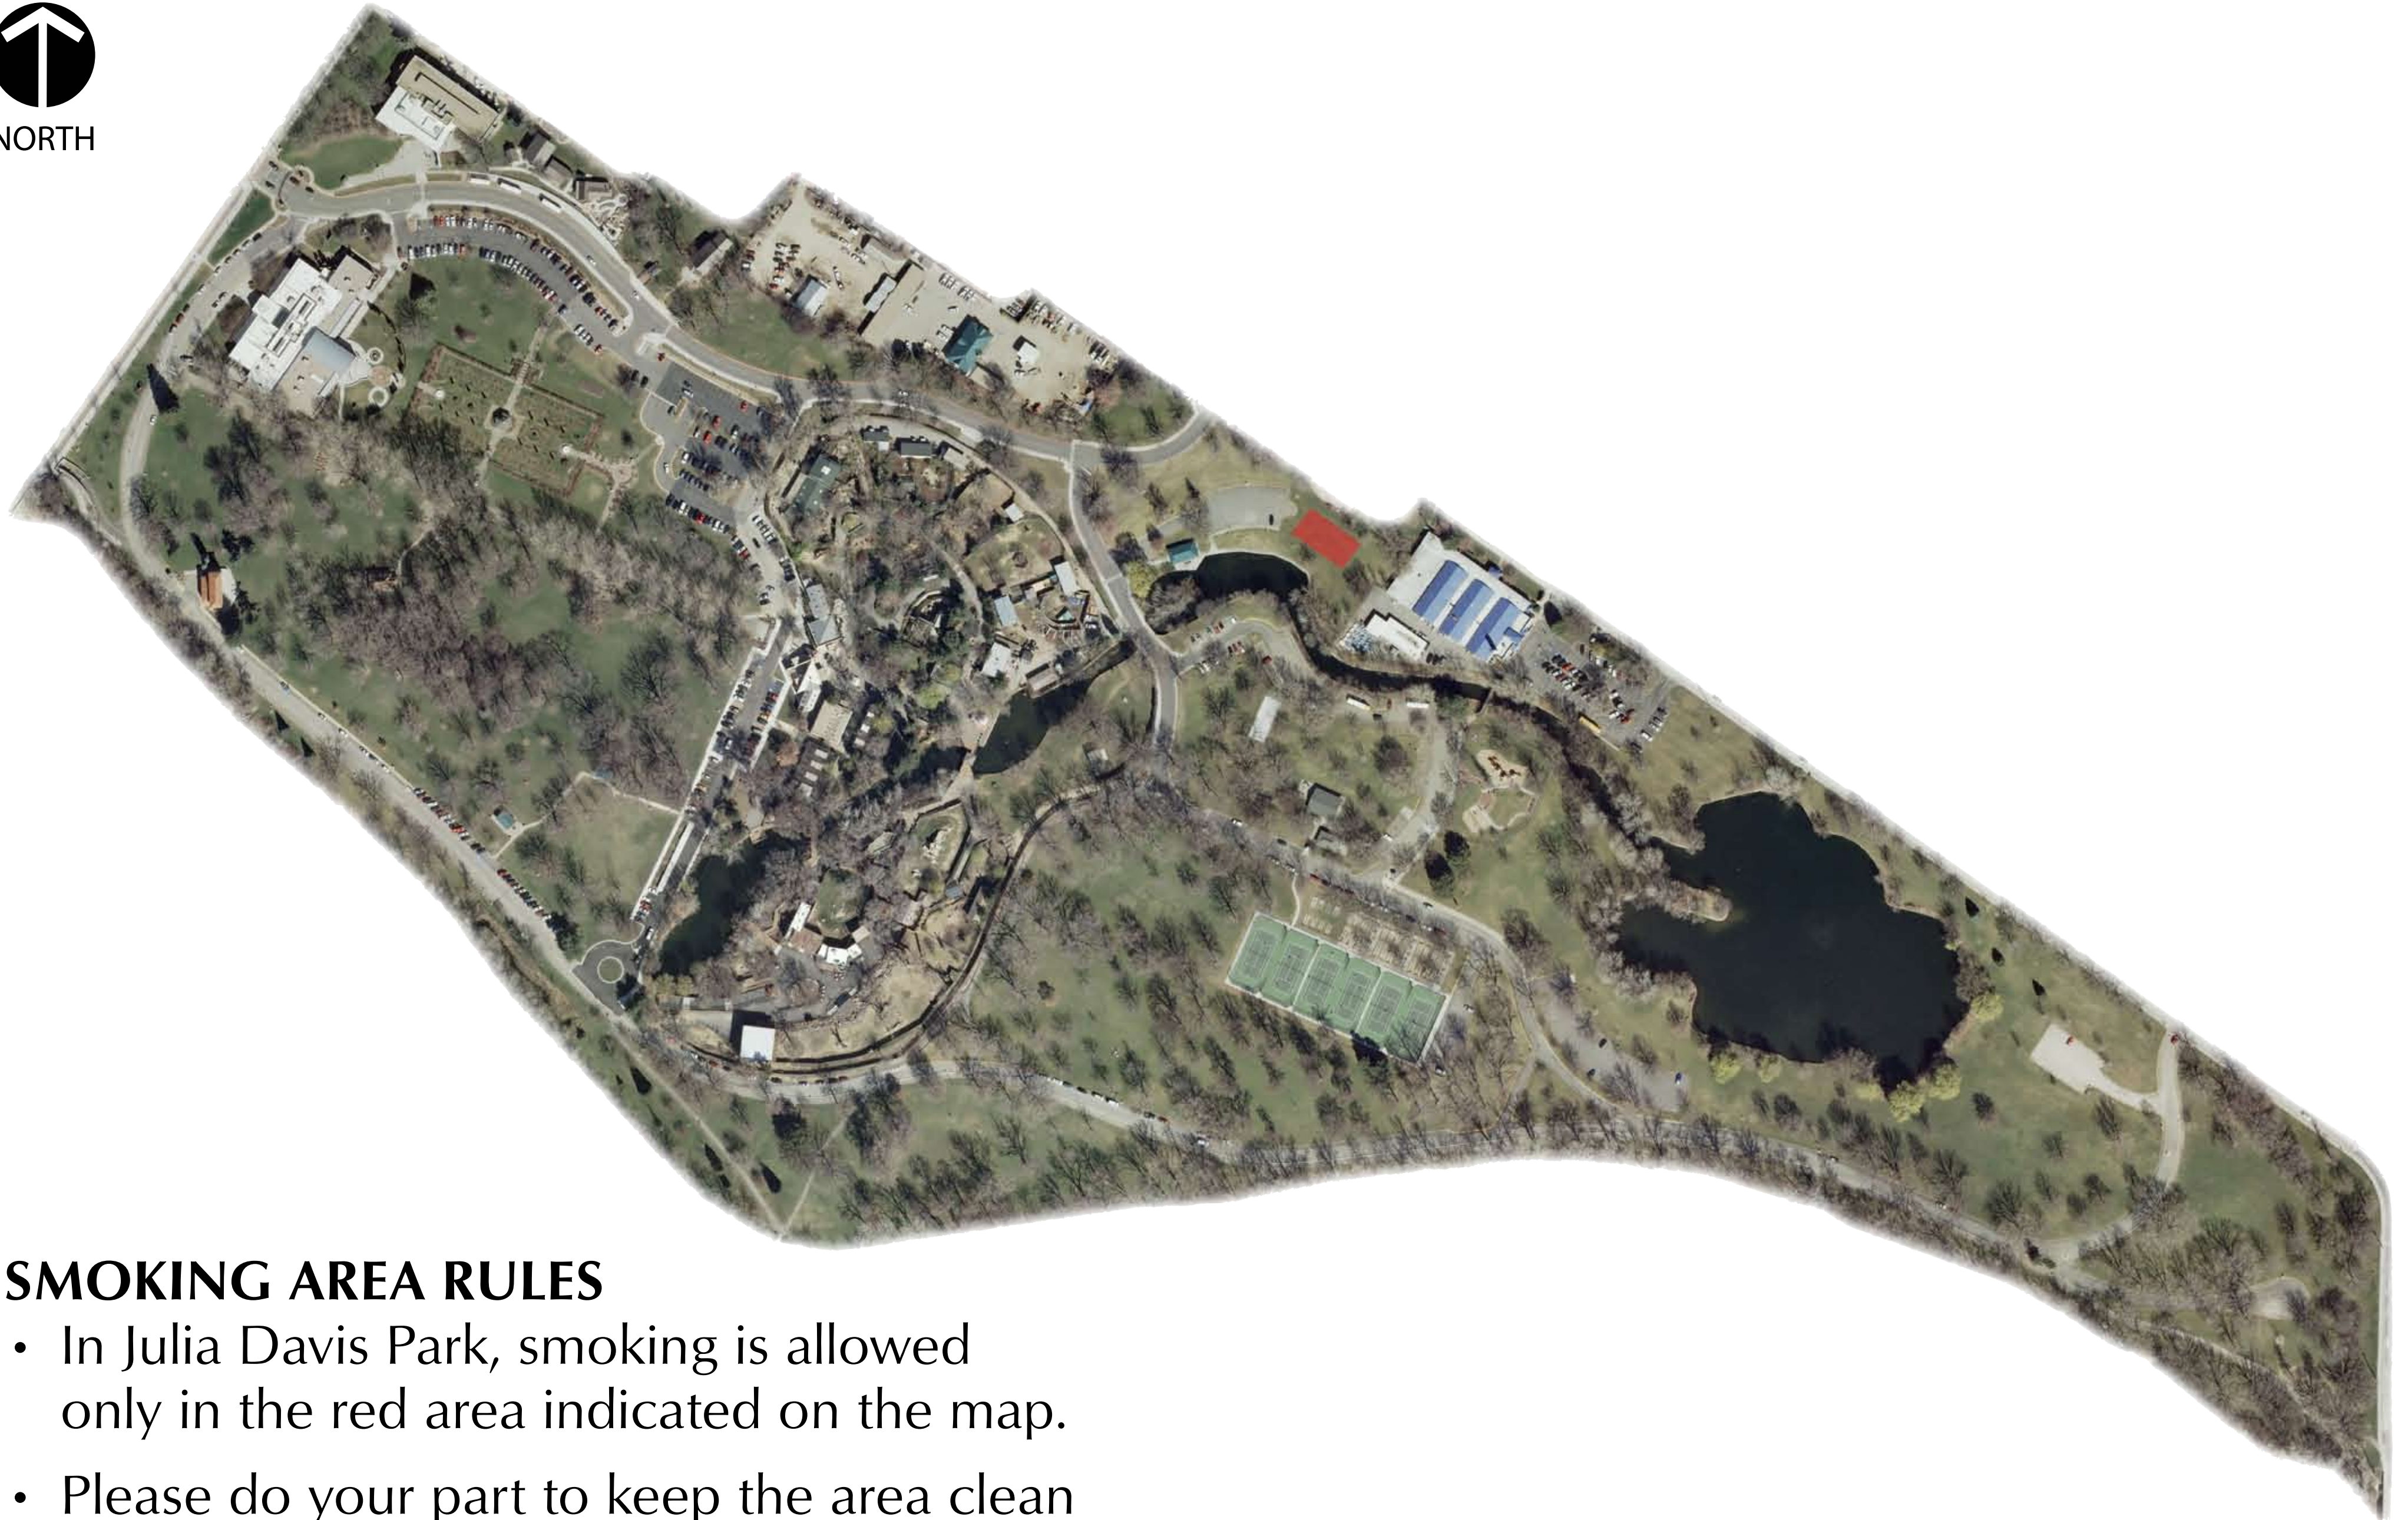

JULIA DAVIS PARK DESIGNATED SMOKING AREA

NORTH

SMOKING AREA RULES

- In Julia Davis Park, smoking is allowed only in the red area indicated on the map.
- Please do your part to keep the area clean and pick up cigarette butts and trash.
- Park users are required to follow/abide by all Boise City Ordinances and Boise Parks & Recreation rules and regulations. Violators will be cited pursuant to Boise City Code and Idaho State Code.

**Parks &
Recreation**

1104 Royal Blvd., Boise, Idaho 83706, 208-608-7600 or TDD/TTY 800-377-3529