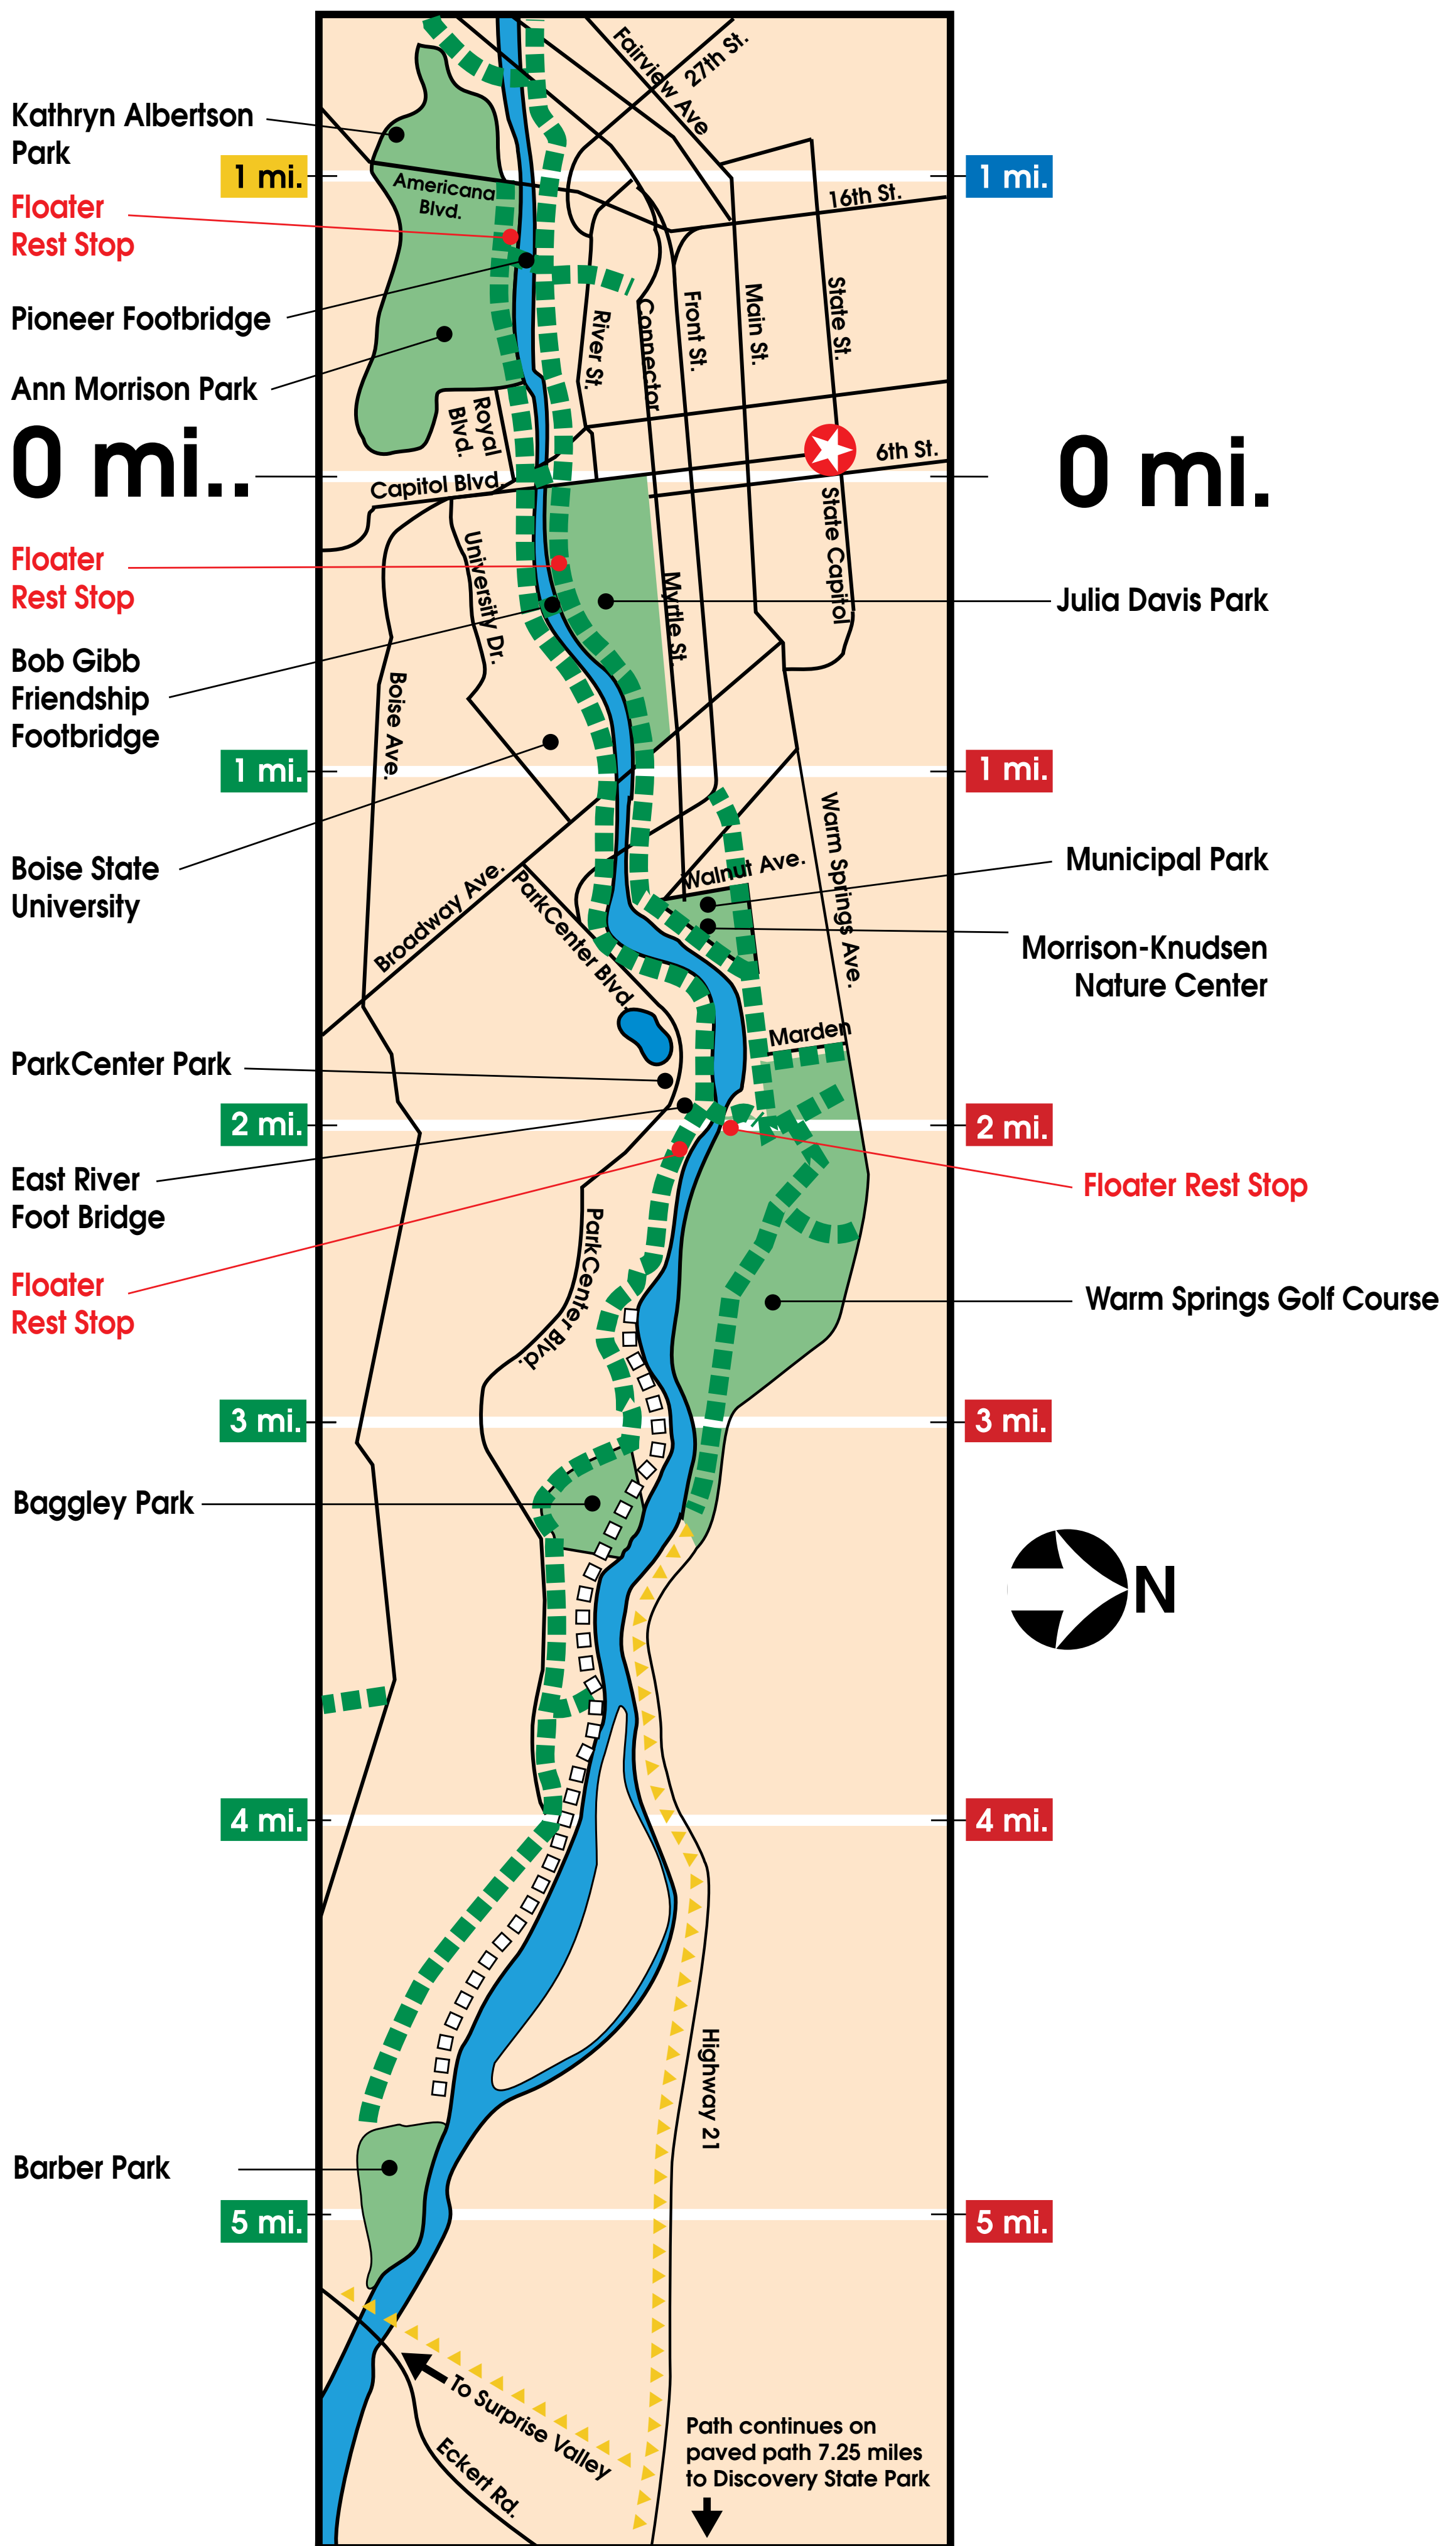

Boise River Greenbelt

Floater Rest Stops

COMPLETED PAVED PATH	■ ■ ■ ■ ■
WALKING DIRT PATH	□ □ □
PATH OUTSIDE CITY LIMITS	▲ ▲ ▲