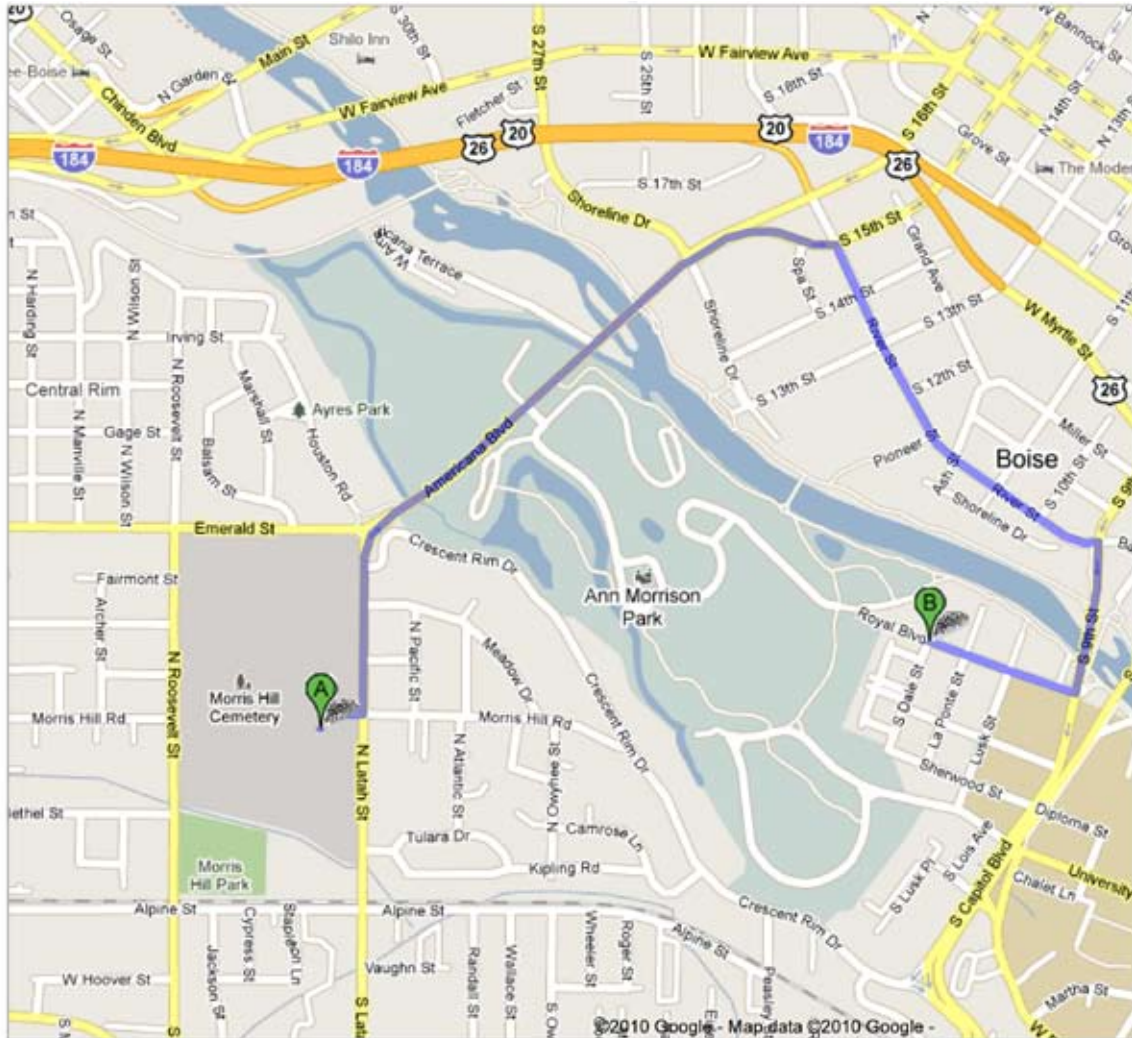

CEMETERY SERVICES

Boise Parks & Recreation
1104 Royal Blvd., Boise, ID 83706
(208) 608-7598 TDD/TTY 800-377-3529
www.cityofboise.org/parks

1. From Point A, head north on N. Latah St. toward Americana Blvd.
2. Turn right at Americana Blvd.
3. Turn right at River St.
4. Turn right at S. 9th St.
5. Cross the Boise River and take the first right onto Royal Blvd.
6. Proceed straight and enter Ann Morrison Park, Boise Parks & Recreation, Point B, will be on the right, 1104 Royal Blvd., Boise, ID 83706, 208-608-7598.

**Parks &
Recreation**

MORRIS HILL CEMETERY

317 S. Latah St., Boise, ID 83706
(208) 608-7598 TDD/TTY 800-377-3529
www.cityofboise.org/parks

1. From Point A, head southeast on Royal Blvd. to S. 9th St.
2. Turn right at S. 9th St.
3. Continue onto S. Capital Blvd.
4. Stay right and continue onto Crescent Rim Dr.
5. Turn left at Morris Hill Rd.
6. Proceed straight and enter Morris Hill Cemetery, Point B on the map, 317 S. Latah, Boise, ID 83706, 208-608-7598.