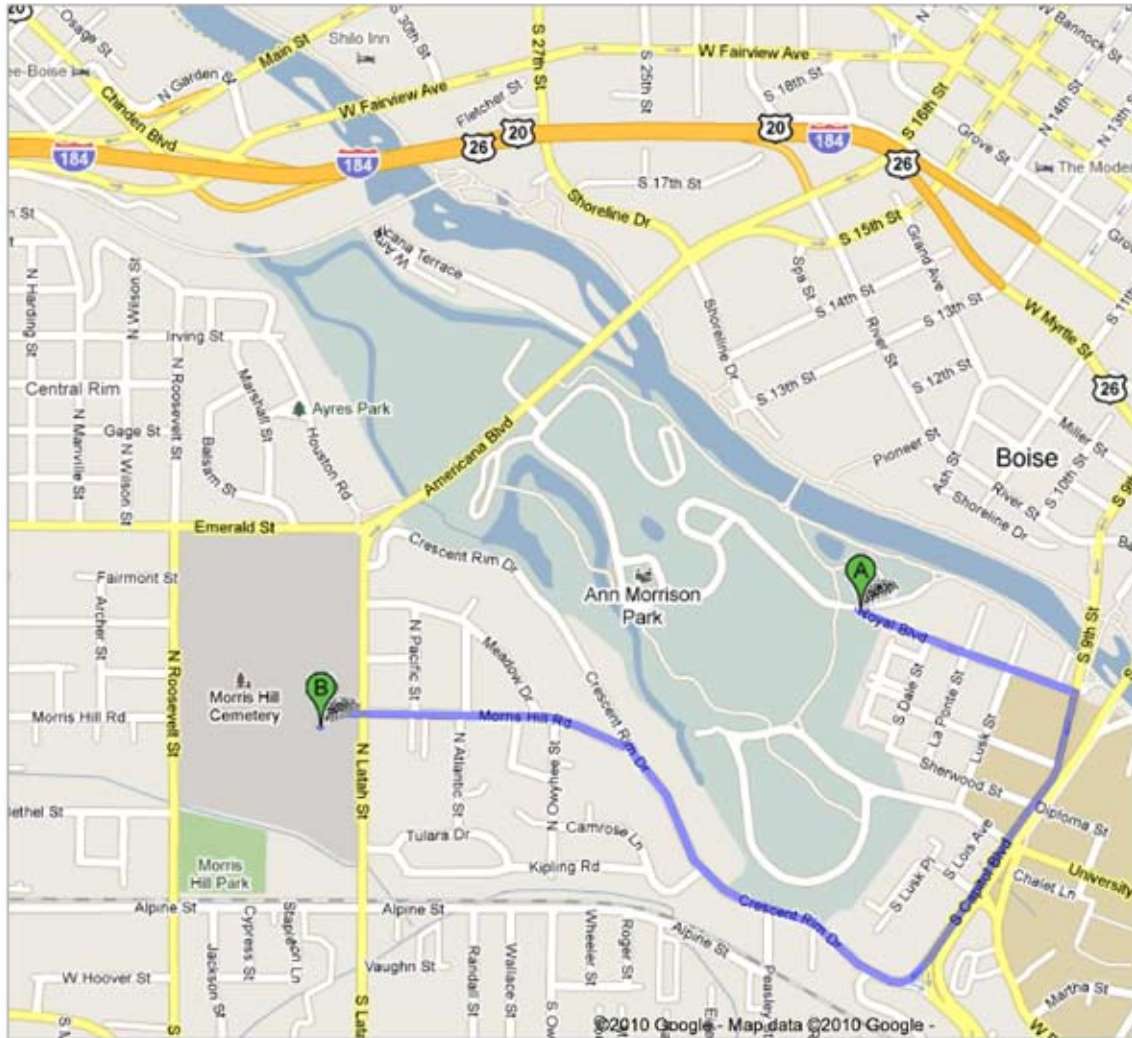

CEMETERY SERVICES

Boise Parks & Recreation
1104 Royal Blvd., Boise, ID 83706
(208) 608-7598 TDD/TTY 800-377-3529
www.cityofboise.org/parks

1. From Point A, head north on N. Latah St. toward Americana Blvd.
2. Turn right at Americana Blvd.
3. Turn right at River St.
4. Turn right at S. 9th St.
5. Cross the Boise River and take the first right onto Royal Blvd.
6. Proceed straight and enter Ann Morrison Park, Boise Parks & Recreation, Point B, will be on the right, 1104 Royal Blvd., Boise, ID 83706, 208-608-7598.

**Parks &
Recreation**

MORRIS HILL CEMETERY

317 S. Latah St., Boise, ID 83706
(208) 608-7598 TDD/TTY 800-377-3529
www.cityofboise.org/parks

1. From Point A, head southeast on Royal Blvd. to S. 9th St.
2. Turn right at S. 9th St.
3. Continue onto S. Capital Blvd.
4. Stay right and continue onto Crescent Rim Dr.
5. Turn left at Morris Hill Rd.
6. Proceed straight and enter Morris Hill Cemetery, Point B on the map, 317 S. Latah, Boise, ID 83706, 208-608-7598.

**Parks &
Recreation**