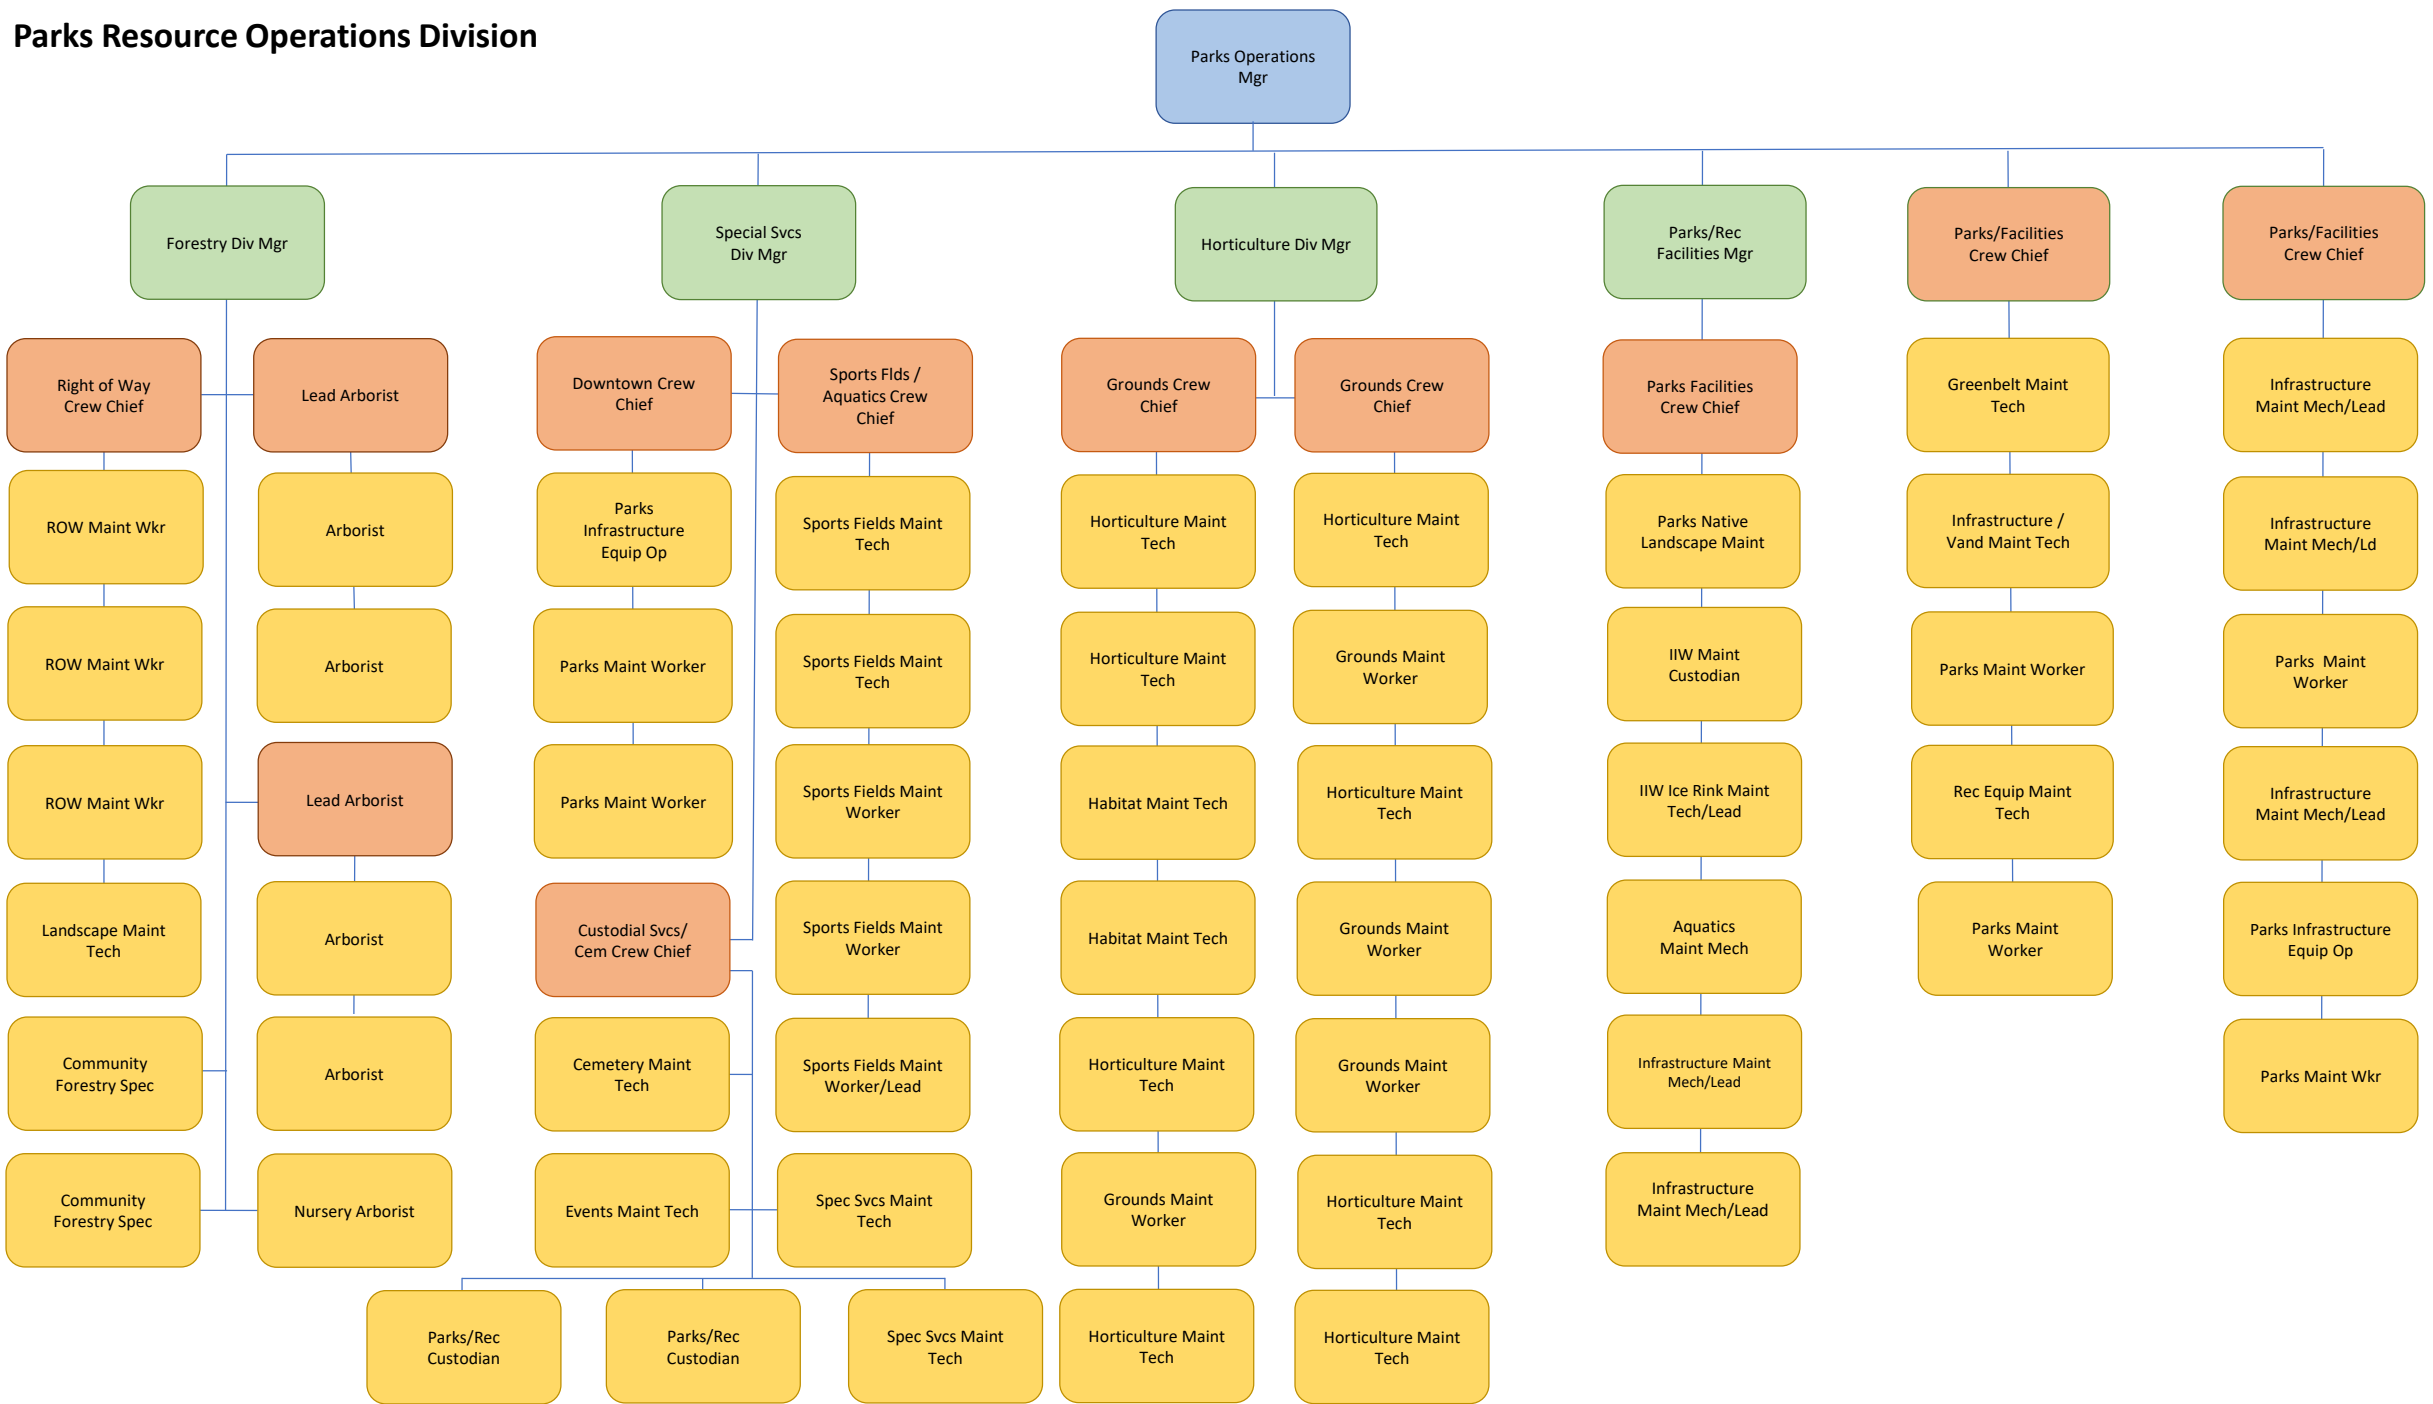

Parks and Recreation Dept – Parks & Recreation

Parks Resource Operations Division

Parks and Recreation Dept - Recreation Division

Recreation
Supt/Sr Mgr

Recreation Admin
Analyst

Recreation Admin
Spec Sr

Sports Recreation Mgr

Adult League
Rec Coord

League Rec Coord

Golf Pro/Pro
Shop Asst

Golf Course Mgr

Golf Course Mgr

Golf Course
Maint Supv

Golf Pro/Pro
Shop Asst

Asst Golf Course
Grounds Supv

Food &
Beverage Chef

Parks & Rec Catering
Supervisor

Golf Course
Maint Supr

Asst Golf Course
Grounds Supv

Facilities/Aquatic/Art
Rec Mgr

Art Programs
Rec Coord

Performing Arts/
Youth Rec

FBCC/Swim
Rec Coord

Aquatics/Safety
Rec Coord

Parks/Rec Cust Svc
Spec/Lead

Parks/Rec Cust Svc
Spec Sr

Idaho Ice World
Recreation Mgr

Ice Rink
Reservations Spec

Ice Rink Customer
Svc Spec

Hockey/Ice Skating
Rec Coord

Hockey/Ice Skating
Rec Spec