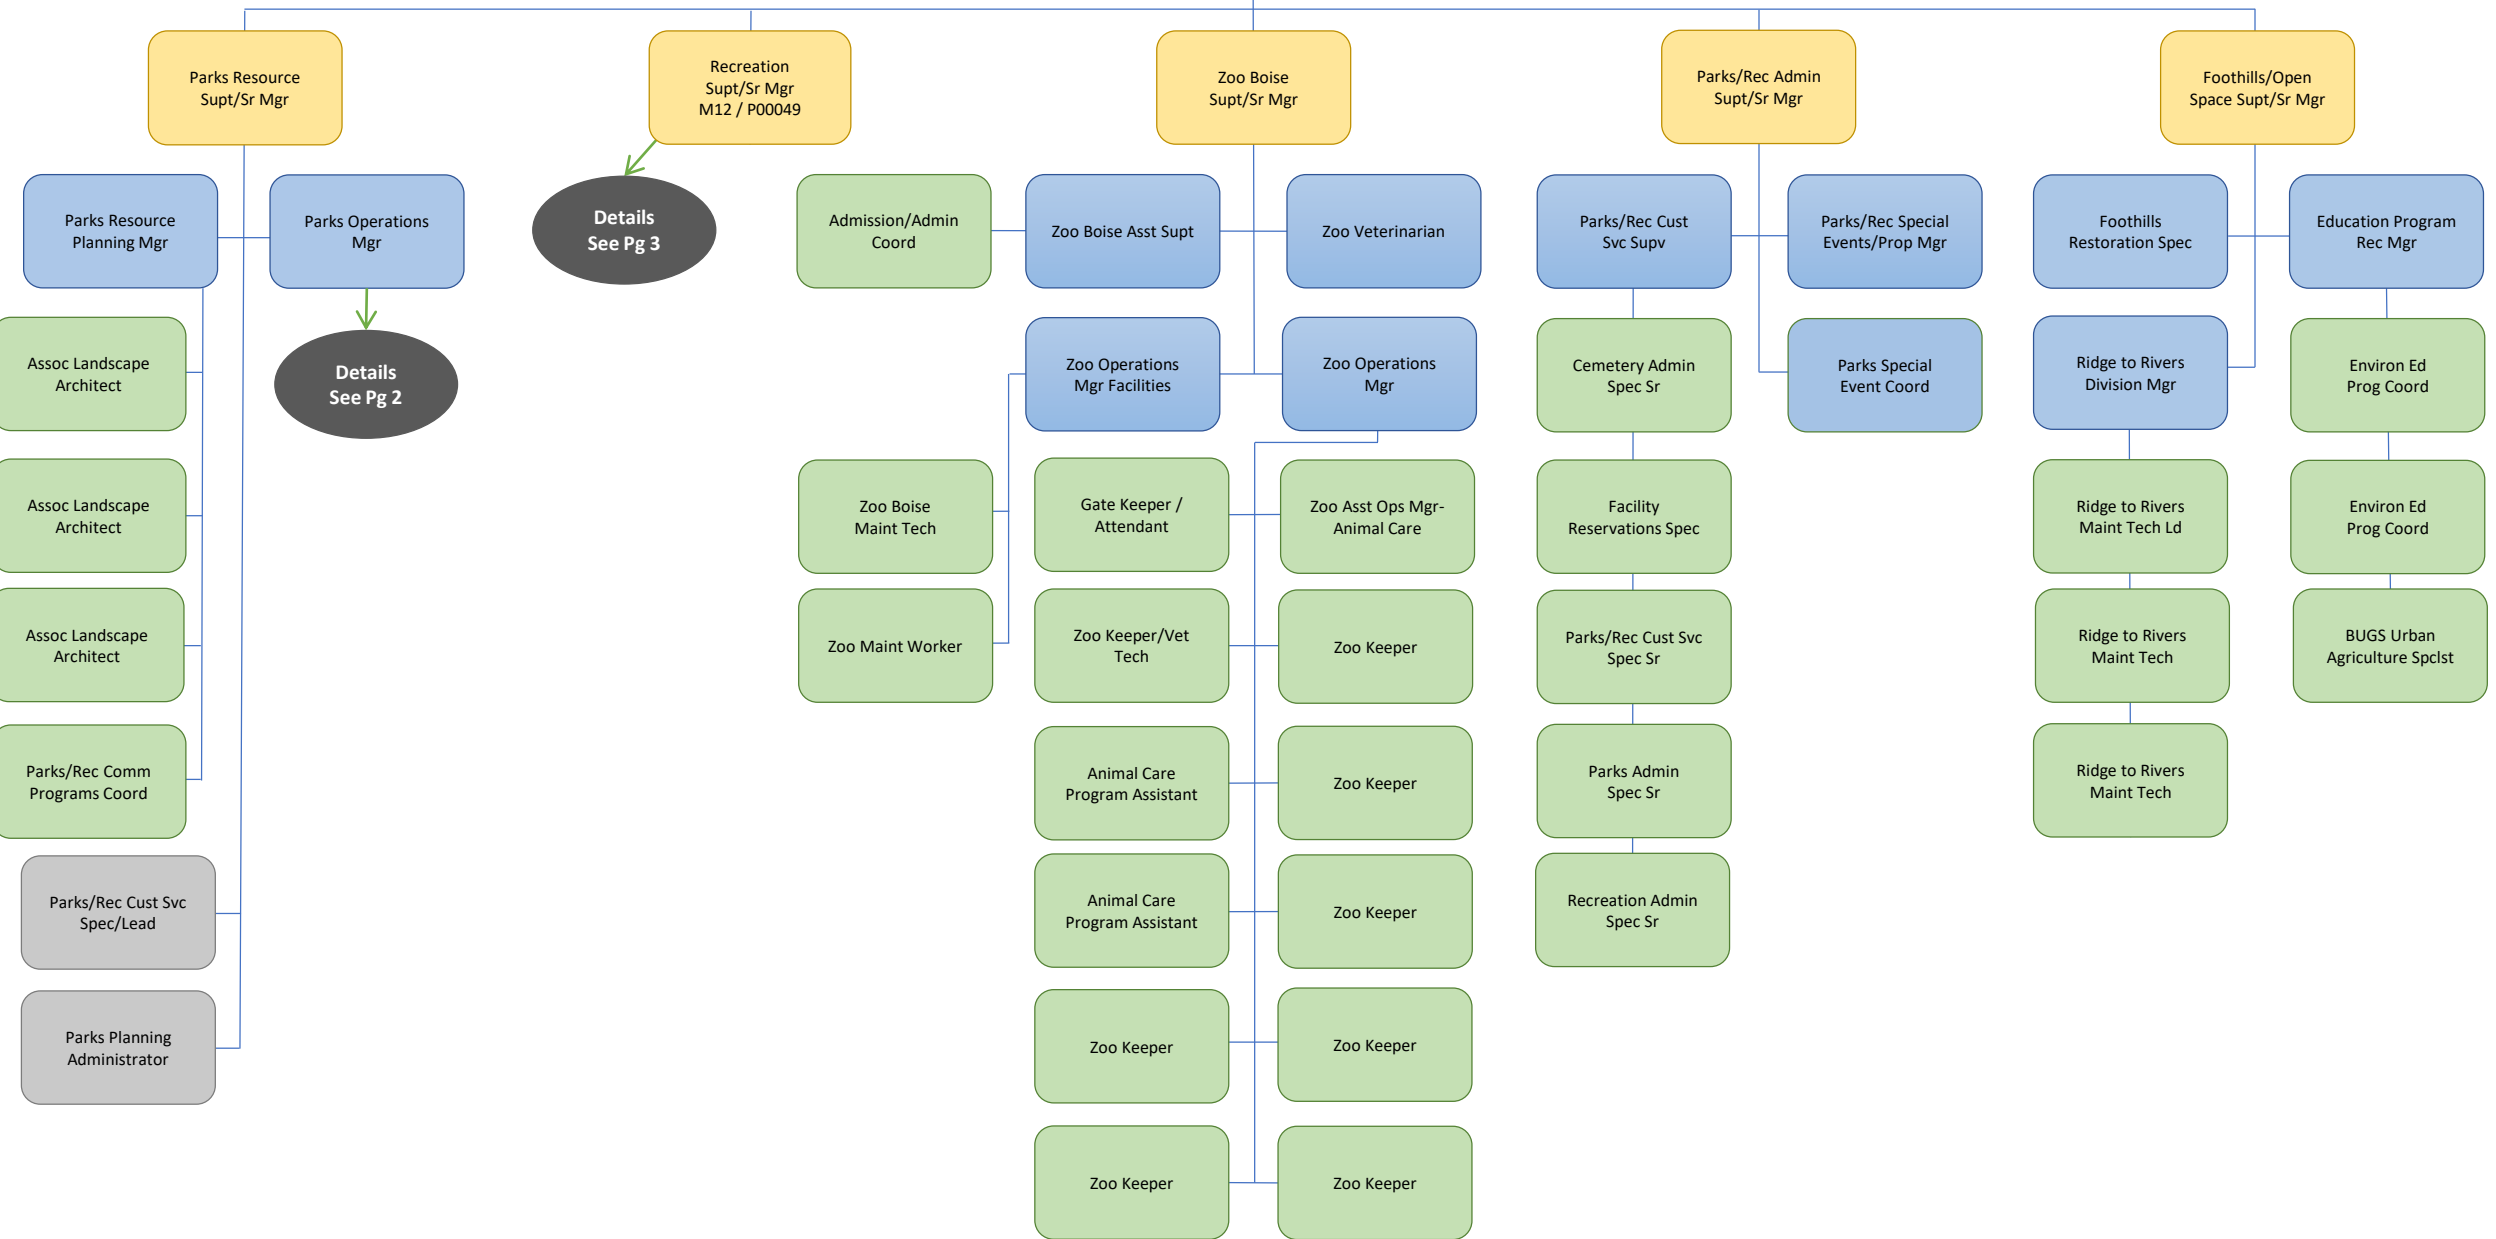

Parks and Recreation Dept – Parks & Recreation

Parks Resource Operations Division

Parks and Recreation Dept - Recreation Division

Recreation
Supt/Sr Mgr

Recreation Admin
Analyst

Recreation Admin
Spec Sr

Sports Recreation Mgr

Adult League
Rec Coord

League Rec Coord

Golf Pro/Pro
Shop Asst

Golf Course Mgr

Golf Course Mgr

Golf Course
Maint Supv

Golf Pro/Pro
Shop Asst

Asst Golf Course
Grounds Supv

Food &
Beverage Chef

Parks & Rec Catering
Supervisor

Golf Course
Maint Supr

Asst Golf Course
Grounds Supv

Facilities/Aquatic/Art
Rec Mgr

Art Programs
Rec Coord

Performing Arts/
Youth Rec

FBCC/Swim
Rec Coord

Senior Center
Program Coord

Senior Program
Instructor

Parks/Rec Cust Svc
Spec/Lead

Senior Center
Program Spec