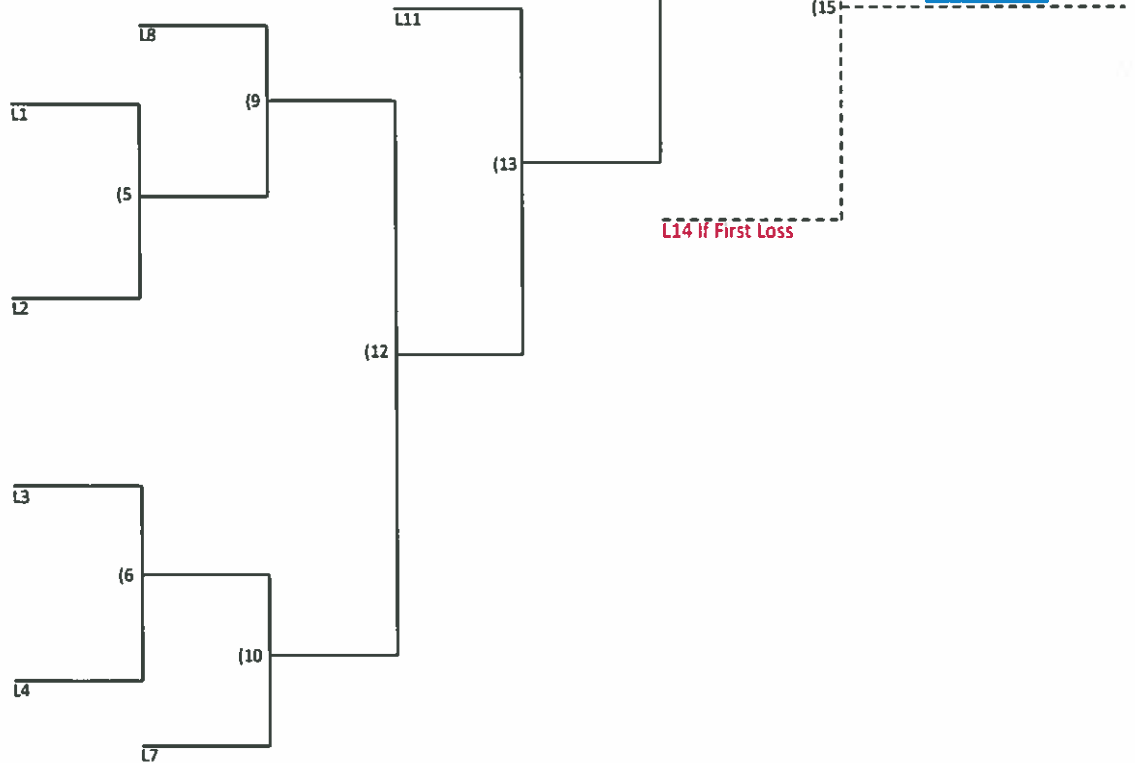

Men's Lower:

M10- Fenco Home Inspections
M10- Kase Parking Enforcement
M10- Look What You Did You Little Jerk
M10- Pitches Be Crazy
M11- Abusement Park
M11- Inglorious Batters
M11- Sons of Pitches
M11- Village Idiots

Men's Lowest:

M12- DryCreek Bombers
M12- JST
M12- Norco Inc.
M12- Rough Hands and Soft Balls
M12- Yarkinaicos
M13- Coming From Behind
M12- We Hit the Gaps

Winner's Bracket

Loser's Bracket

2017 End of Season Tournament Field Times Gold Men's and Coed