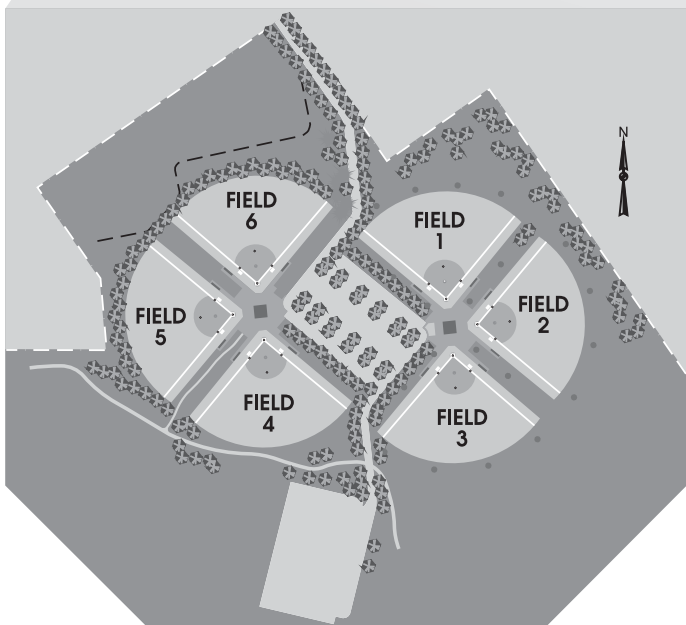

Parks & Recreation

SOFTBALL FIELDS

Softball Field (Park location)

Facilities

FORT BOISE COMMUNITY CENTER & ART CENTER

CITY RECREATION OFFICE (CRO)

FORT BOISE

MUNICIPAL PARK

PARKCENTER PARK

WARM SPRINGS GOLF COURSE

WILLOW LANE ATHLETIC COMPLEX

4623 W. Willow Lane
Concession and restrooms available on site.

ANN MORRISON PARK SOFTBALL FIELDS

1000 Americana Blvd.
Please use the entrance on Ann Morrison Park Dr.
off Capitol Blvd.
Restrooms available on site.