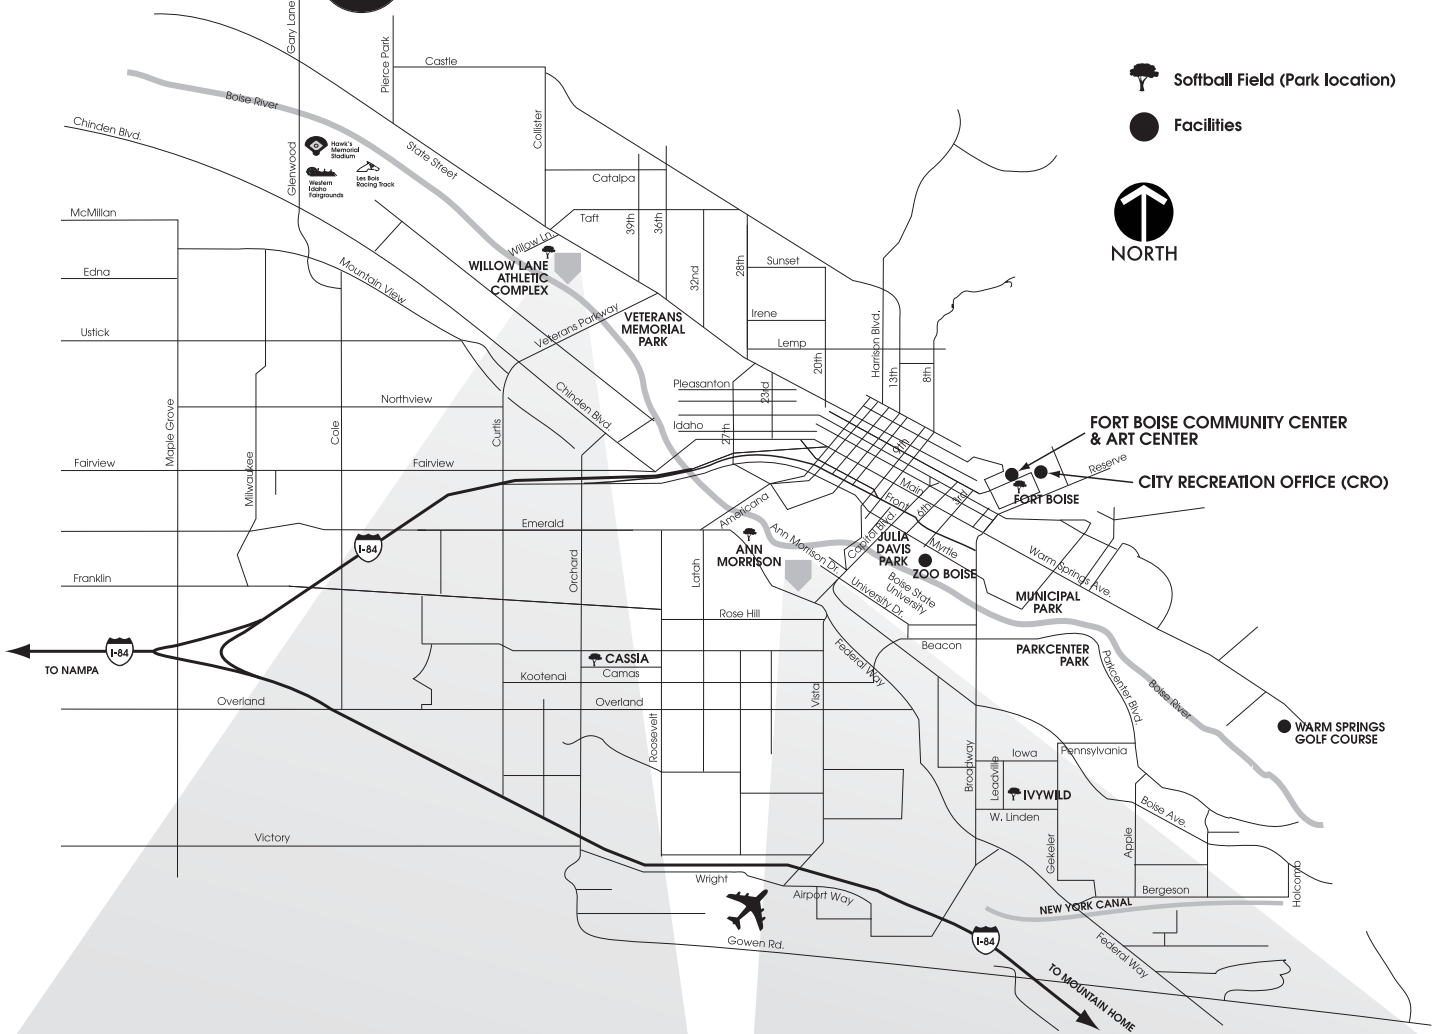

Parks & Recreation

SOFTBALL FIELDS

Softball Field (Park location)

Facilities

FORT BOISE COMMUNITY CENTER & ART CENTER

CITY RECREATION OFFICE (CRO)

FORT BOISE

MUNICIPAL PARK

PARKCENTER PARK

WARM SPRINGS GOLF COURSE

WILLOW LANE ATHLETIC COMPLEX

4623 W. Willow Lane
Concession and restrooms available on site.

ANN MORRISON PARK SOFTBALL FIELDS

1000 Americana Blvd.
Please use the entrance on Ann Morrison Park Dr.
off Capitol Blvd.
Restrooms available on site.