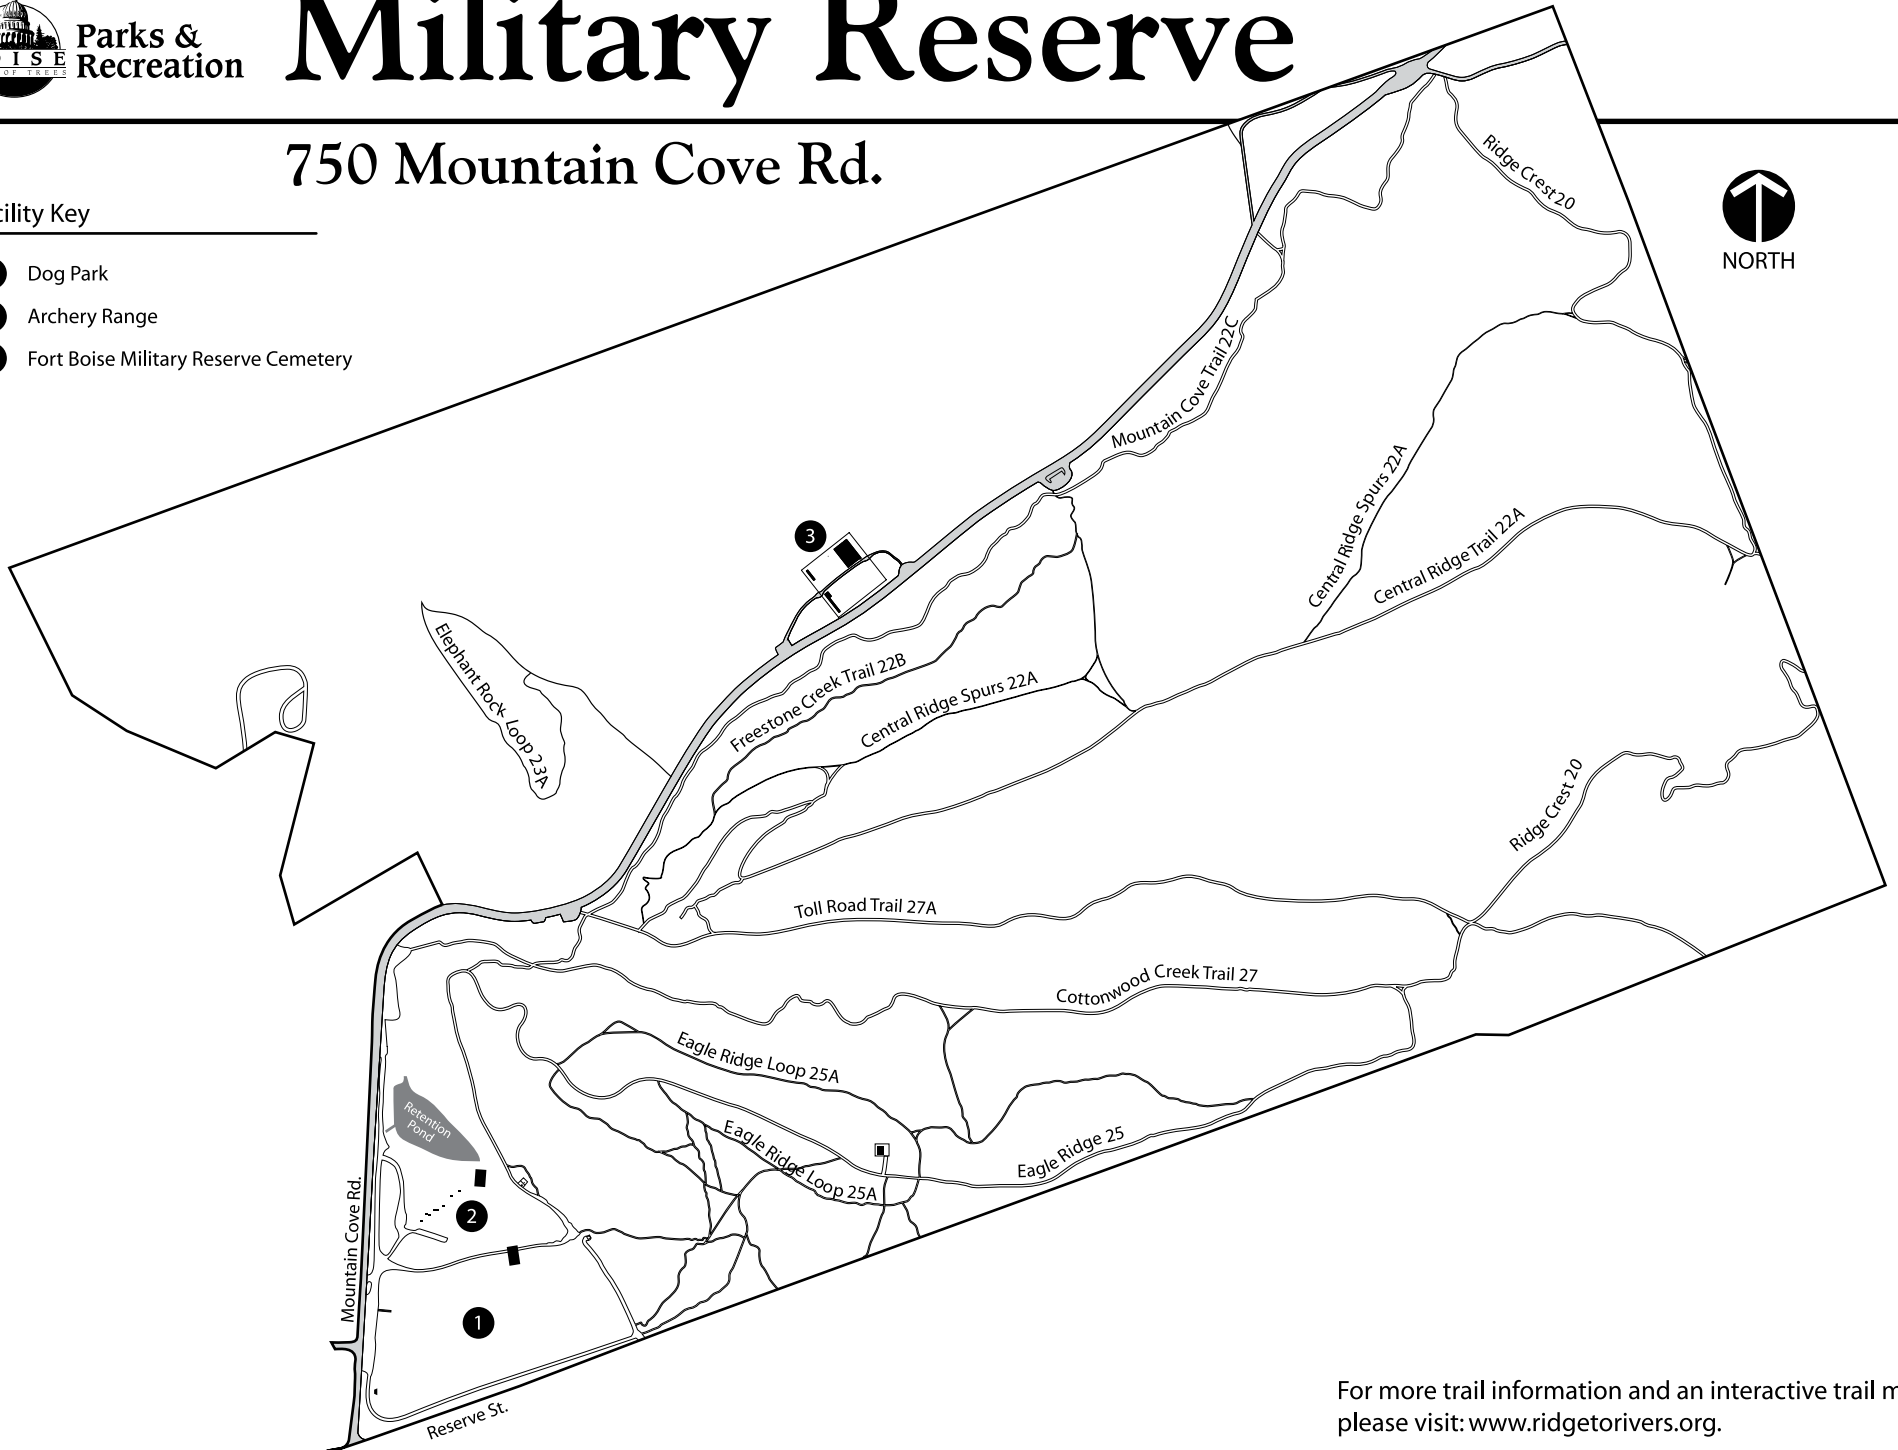

Parks &
Recreation

Military Reserve

750 Mountain Cove Rd.

Facility Key

- 1 Dog Park
- 2 Archery Range
- 3 Fort Boise Military Reserve Cemetery

For more trail information and an interactive trail map,
please visit: www.ridgetorivers.org.