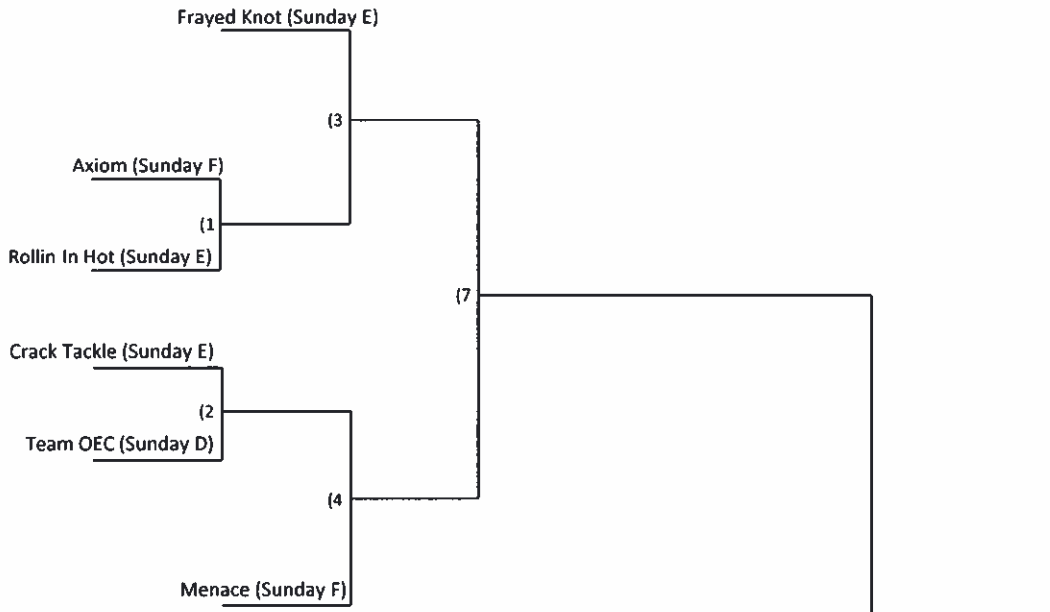

SUNDAY COED 2017 END OF SEASON TOURNAMENT

COED – Upper (A)

COED – Middle (B)

COED – Lower (C)

DATE	TIME	WL #1	WL #2	WL #3	WL #4	WL #5	WL #6
SUNDAY JULY 23	8:00 AM	CB1		CB2	CC1	CC2	CA1
	9:15 AM	CB3		CB4	CC3	CC4	CA2
	10:30 AM	CB5		CB6	CC5	CC6	CA3
	11:45 PM	CB7		CB8	CC7	CC8	CA4
	1:00 PM	CB9 (3 rd)			CC9	CC10	CA5 (3 rd)
	2:15 PM	CB10 (Champ)			CC11	CC12	CA6 (Champ)
	3:30 PM	CB11 (3 rd)			CC13 (3 rd)		CA7 (If)
	4:45 PM				CC14 (Champ)		
	6:00 PM				CC15 (If)		
	7:15 PM						

BOISE PARKS & RECREATION
2017 Sunday Coed EOS Tournament
Middle Division Bracket

Winner's Bracket

Loser's Bracket