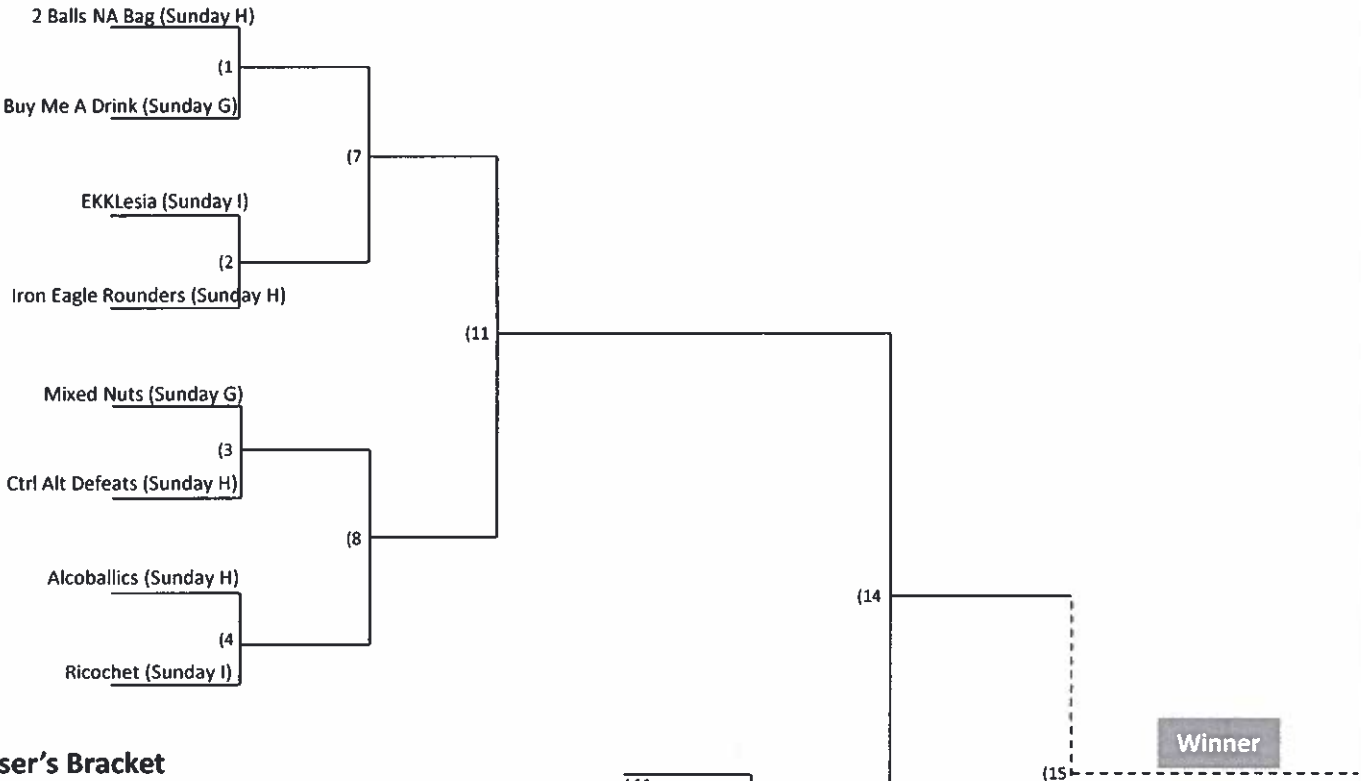

SUNDAY COED 2017 END OF SEASON TOURNAMENT

COED – Upper (A)

COED – Middle (B)

COED – Lower (C)

DATE	TIME	WL #1	WL #2	WL #3	WL #4	WL #5	WL #6
SUNDAY JULY 23	8:00 AM	CB1		CB2	CC1	CC2	CA1
	9:15 AM	CB3		CB4	CC3	CC4	CA2
	10:30 AM	CB5		CB6	CC5	CC6	CA3
	11:45 PM	CB7		CB8	CC7	CC8	CA4
	1:00 PM	CB9 (3 rd)			CC9	CC10	CA5 (3 rd)
	2:15 PM	CB10 (Champ)			CC11	CC12	CA6 (Champ)
	3:30 PM	CB11 (3 rd)			CC13 (3 rd)		CA7 (If)
	4:45 PM				CC14 (Champ)		
	6:00 PM				CC15 (If)		
	7:15 PM						

BOISE PARKS & RECREATION
2017 Sunday Coed EOS Tournament
Lower Division Bracket

Winner's Bracket

Loser's Bracket