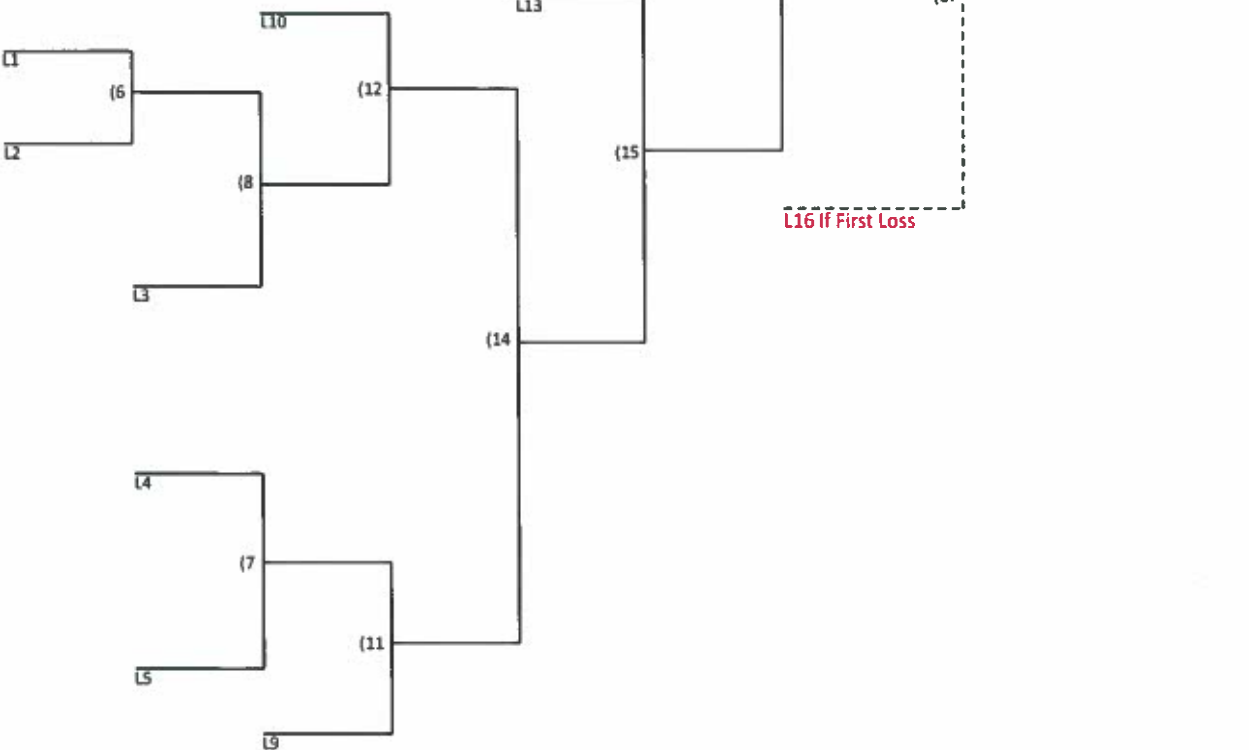

Men's Lowest:

M12- DryCreek Bombers
M12- JST
M12- Norco Inc.
M12- Rough Hands and Soft Balls
M12- Yarkinaicos
M13- Coming From Behind
M12- We Hit the Gaps

BOISE PARKS & RECREATION
2017 Men's EOS Tournament
Men's Middle Bracket

Winner's Bracket

Loser's Bracket

L16 If First Loss

2017 End of Season Tournament Field Times Gold Men's and Coed

CA: Coed Upper (C2-C5)
CB: Coed Middle (C6-C8)
CC: Coed Lower (C9-C10)

MA: Men's Upper (M1-M3)
MB: Men's Middle (M4-M6)
MC: Men's Middle/Lower (M7-M8)
MD: Men's Lower (M10-M11)
ME: Men's Lowest (M12-M13)

DOW / DATE	TIME	WL #1	WL #2	WL #3	WL #4	WL #5	WL #6	AM #1	AM #2
Sat July 15	8:00 AM	MB1		MB2	MC1	MC2	MC3	CM1	CM2
	9:15 AM	MB3		MB4	MC5	MC6	MC4	CL1	CL2
	10:30 AM	MD1		MD2	MA1	ME1	MA2	CU1	CU2
	11:45 AM	MD3		MD4	MA3	ME2	MA4	CM3	CM4
	1:00 PM	MB5		MB6	MC7	ME3	MC8	CL3	CL4
	2:15 PM	MB7		MB8	MC11	ME4	MC12	CU3	CU4
	3:30 PM	MD5		MD6	MC9	ME5	MC10	CM5	CM6
	4:45 PM	MD7		MD8	MC13	ME6	MC14	CM7	CM8
	6:00 PM	MB9		MB10	MA5	ME7	MA6	CM9	CM10
	7:15 PM	MD9		MD10	MA7	ME8	MA8		
8:30 PM	MB11		MB12						

DOW / DATE	TIME	WL #1	WL #2	WL #3	WL #4	WL #5	WL #6	AM #1	AM #2	FB #1	FB #2
Tue July 18	6:30 PM	CU5 (3 rd)			CM11 (3 rd)		CL5 (3 rd)				
	7:45 PM	CU6 (CH)			CM12 (CH)		CL6 (CH)				
	9:00 PM	CU7 (IF)			CM13 (IF)		CL7 (IF)				
Wed July 19	6:30 PM	MB13		MD11	MA9 (3 rd)	ME9	MC15				
	7:45 PM	MB14		MD12	MA10 (CH)	ME10	MC16				
	9:00 PM				MA11 (IF)						
Thur July 20	6:30 PM										
	7:45 PM										
	9:00 PM										
Fri July 21	6:30 PM	MB15 (3 rd)		MD13 (3 rd)	ME11 (3 rd)		MC17 (3 rd)				
	7:45 PM	MB16 (CH)		MD14 (CH)	ME12 (CH)		MC18 (CH)				
	9:00 PM	MB17 (IF)		MD15 (IF)	ME13 (IF)		MC19 (IF)				