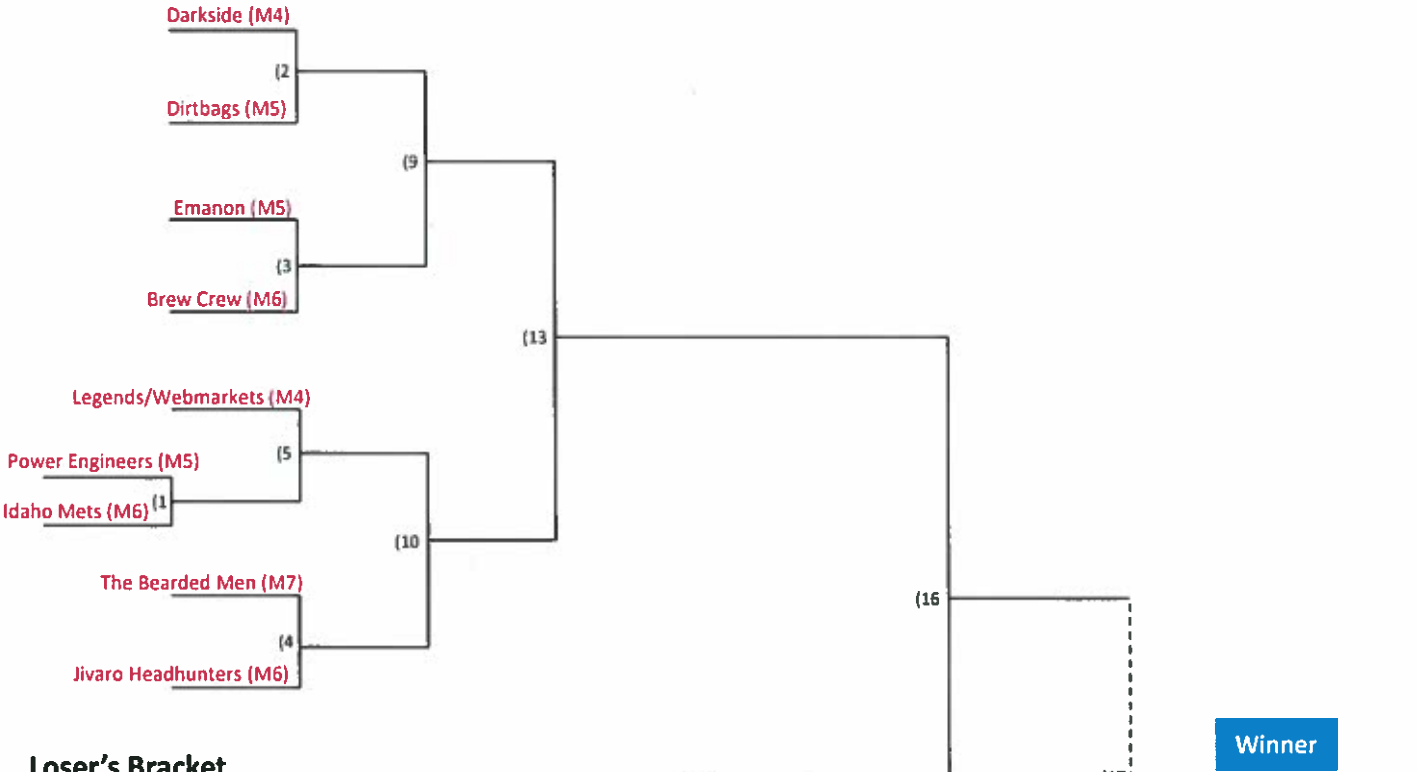

BOISE PARKS & RECREATION
2017 Men's EOS Tournament
Men's Middle Bracket

Winner's Bracket