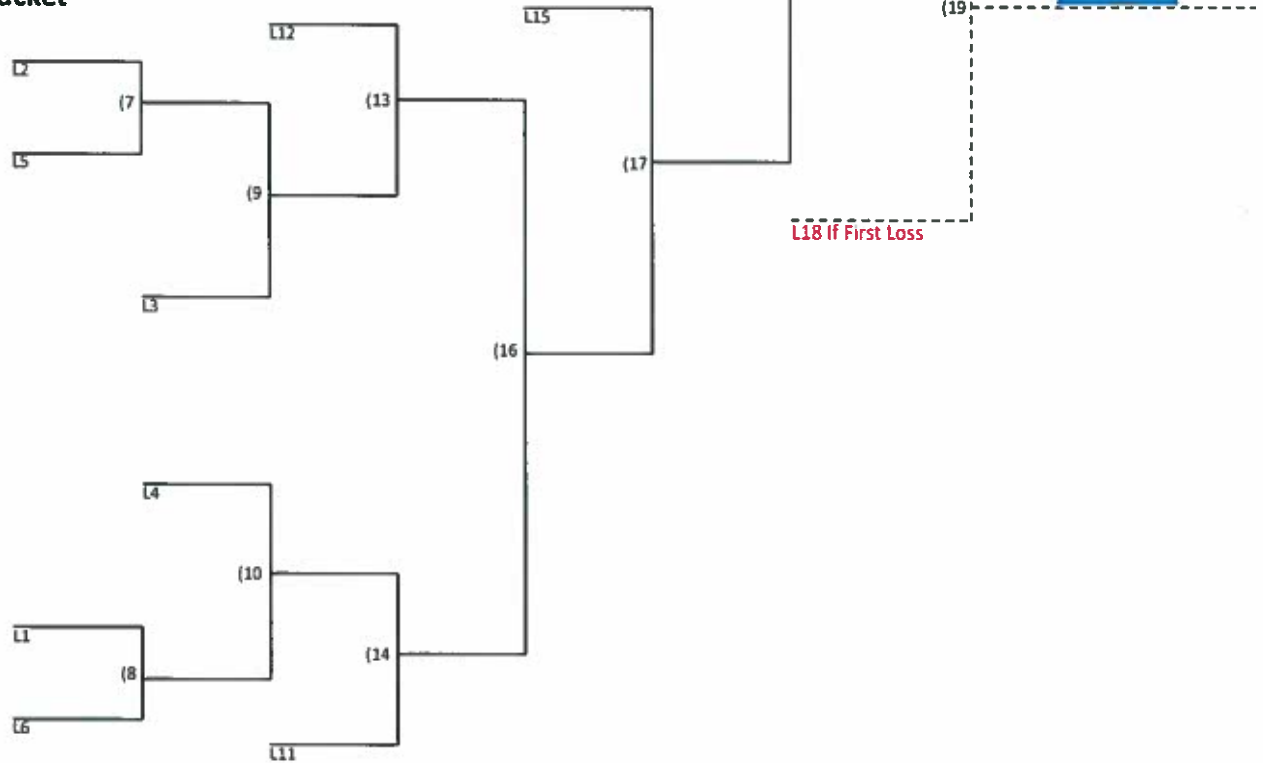

Men's Lowest:

M12- DryCreek Bombers
M12- JST
M12- Norco Inc.
M12- Rough Hands and Soft Balls
M12- Yarkinaicos
M13- Coming From Behind
M12- We Hit the Gaps

BOISE PARKS & RECREATION
2017 Gold Men's EOS Tournament
Men's Middle/Lower Division

Winner's Bracket

Loser's Bracket

2017 End of Season Tournament Field Times Gold Men's and Coed

CA: Coed Upper (C2-C5)
CB: Coed Middle (C6-C8)
CC: Coed Lower (C9-C10)

MA: Men's Upper (M1-M3)
MB: Men's Middle (M4-M6)
MC: Men's Middle/Lower (M7-M8)
MD: Men's Lower (M10-M11)
ME: Men's Lowest (M12-M13)

DOW / DATE	TIME	WL #1	WL #2	WL #3	WL #4	WL #5	WL #6	AM #1	AM #2
Sat July 15	8:00 AM	MB1		MB2	MC1	MC2	MC3	CM1	CM2
	9:15 AM	MB3		MB4	MC5	MC6	MC4	CL1	CL2
	10:30 AM	MD1		MD2	MA1	ME1	MA2	CU1	CU2
	11:45 AM	MD3		MD4	MA3	ME2	MA4	CM3	CM4
	1:00 PM	MB5		MB6	MC7	ME3	MC8	CL3	CL4
	2:15 PM	MB7		MB8	MC11	ME4	MC12	CU3	CU4
	3:30 PM	MD5		MD6	MC9	ME5	MC10	CM5	CM6
	4:45 PM	MD7		MD8	MC13	ME6	MC14	CM7	CM8
	6:00 PM	MB9		MB10	MA5	ME7	MA6	CM9	CM10
	7:15 PM	MD9		MD10	MA7	ME8	MA8		
	8:30 PM	MB11		MB12					

DOW / DATE	TIME	WL #1	WL #2	WL #3	WL #4	WL #5	WL #6	AM #1	AM #2	FB #1	FB #2
Tue July 18	6:30 PM	CU5 (3 rd)			CM11 (3 rd)		CL5 (3 rd)				
	7:45 PM	CU6 (CH)			CM12 (CH)		CL6 (CH)				
	9:00 PM	CU7 (IF)			CM13 (IF)		CL7 (IF)				
Wed July 19	6:30 PM	MB13		MD11	MA9 (3 rd)	ME9	MC15				
	7:45 PM	MB14		MD12	MA10 (CH)	ME10	MC16				
	9:00 PM				MA11 (IF)						
Thur July 20	6:30 PM										
	7:45 PM										
	9:00 PM										
Fri July 21	6:30 PM	MB15 (3 rd)		MD13 (3 rd)	ME11 (3 rd)		MC17 (3 rd)				
	7:45 PM	MB16 (CH)		MD14 (CH)	ME12 (CH)		MC18 (CH)				
	9:00 PM	MB17 (IF)		MD15 (IF)	ME13 (IF)		MC19 (IF)				